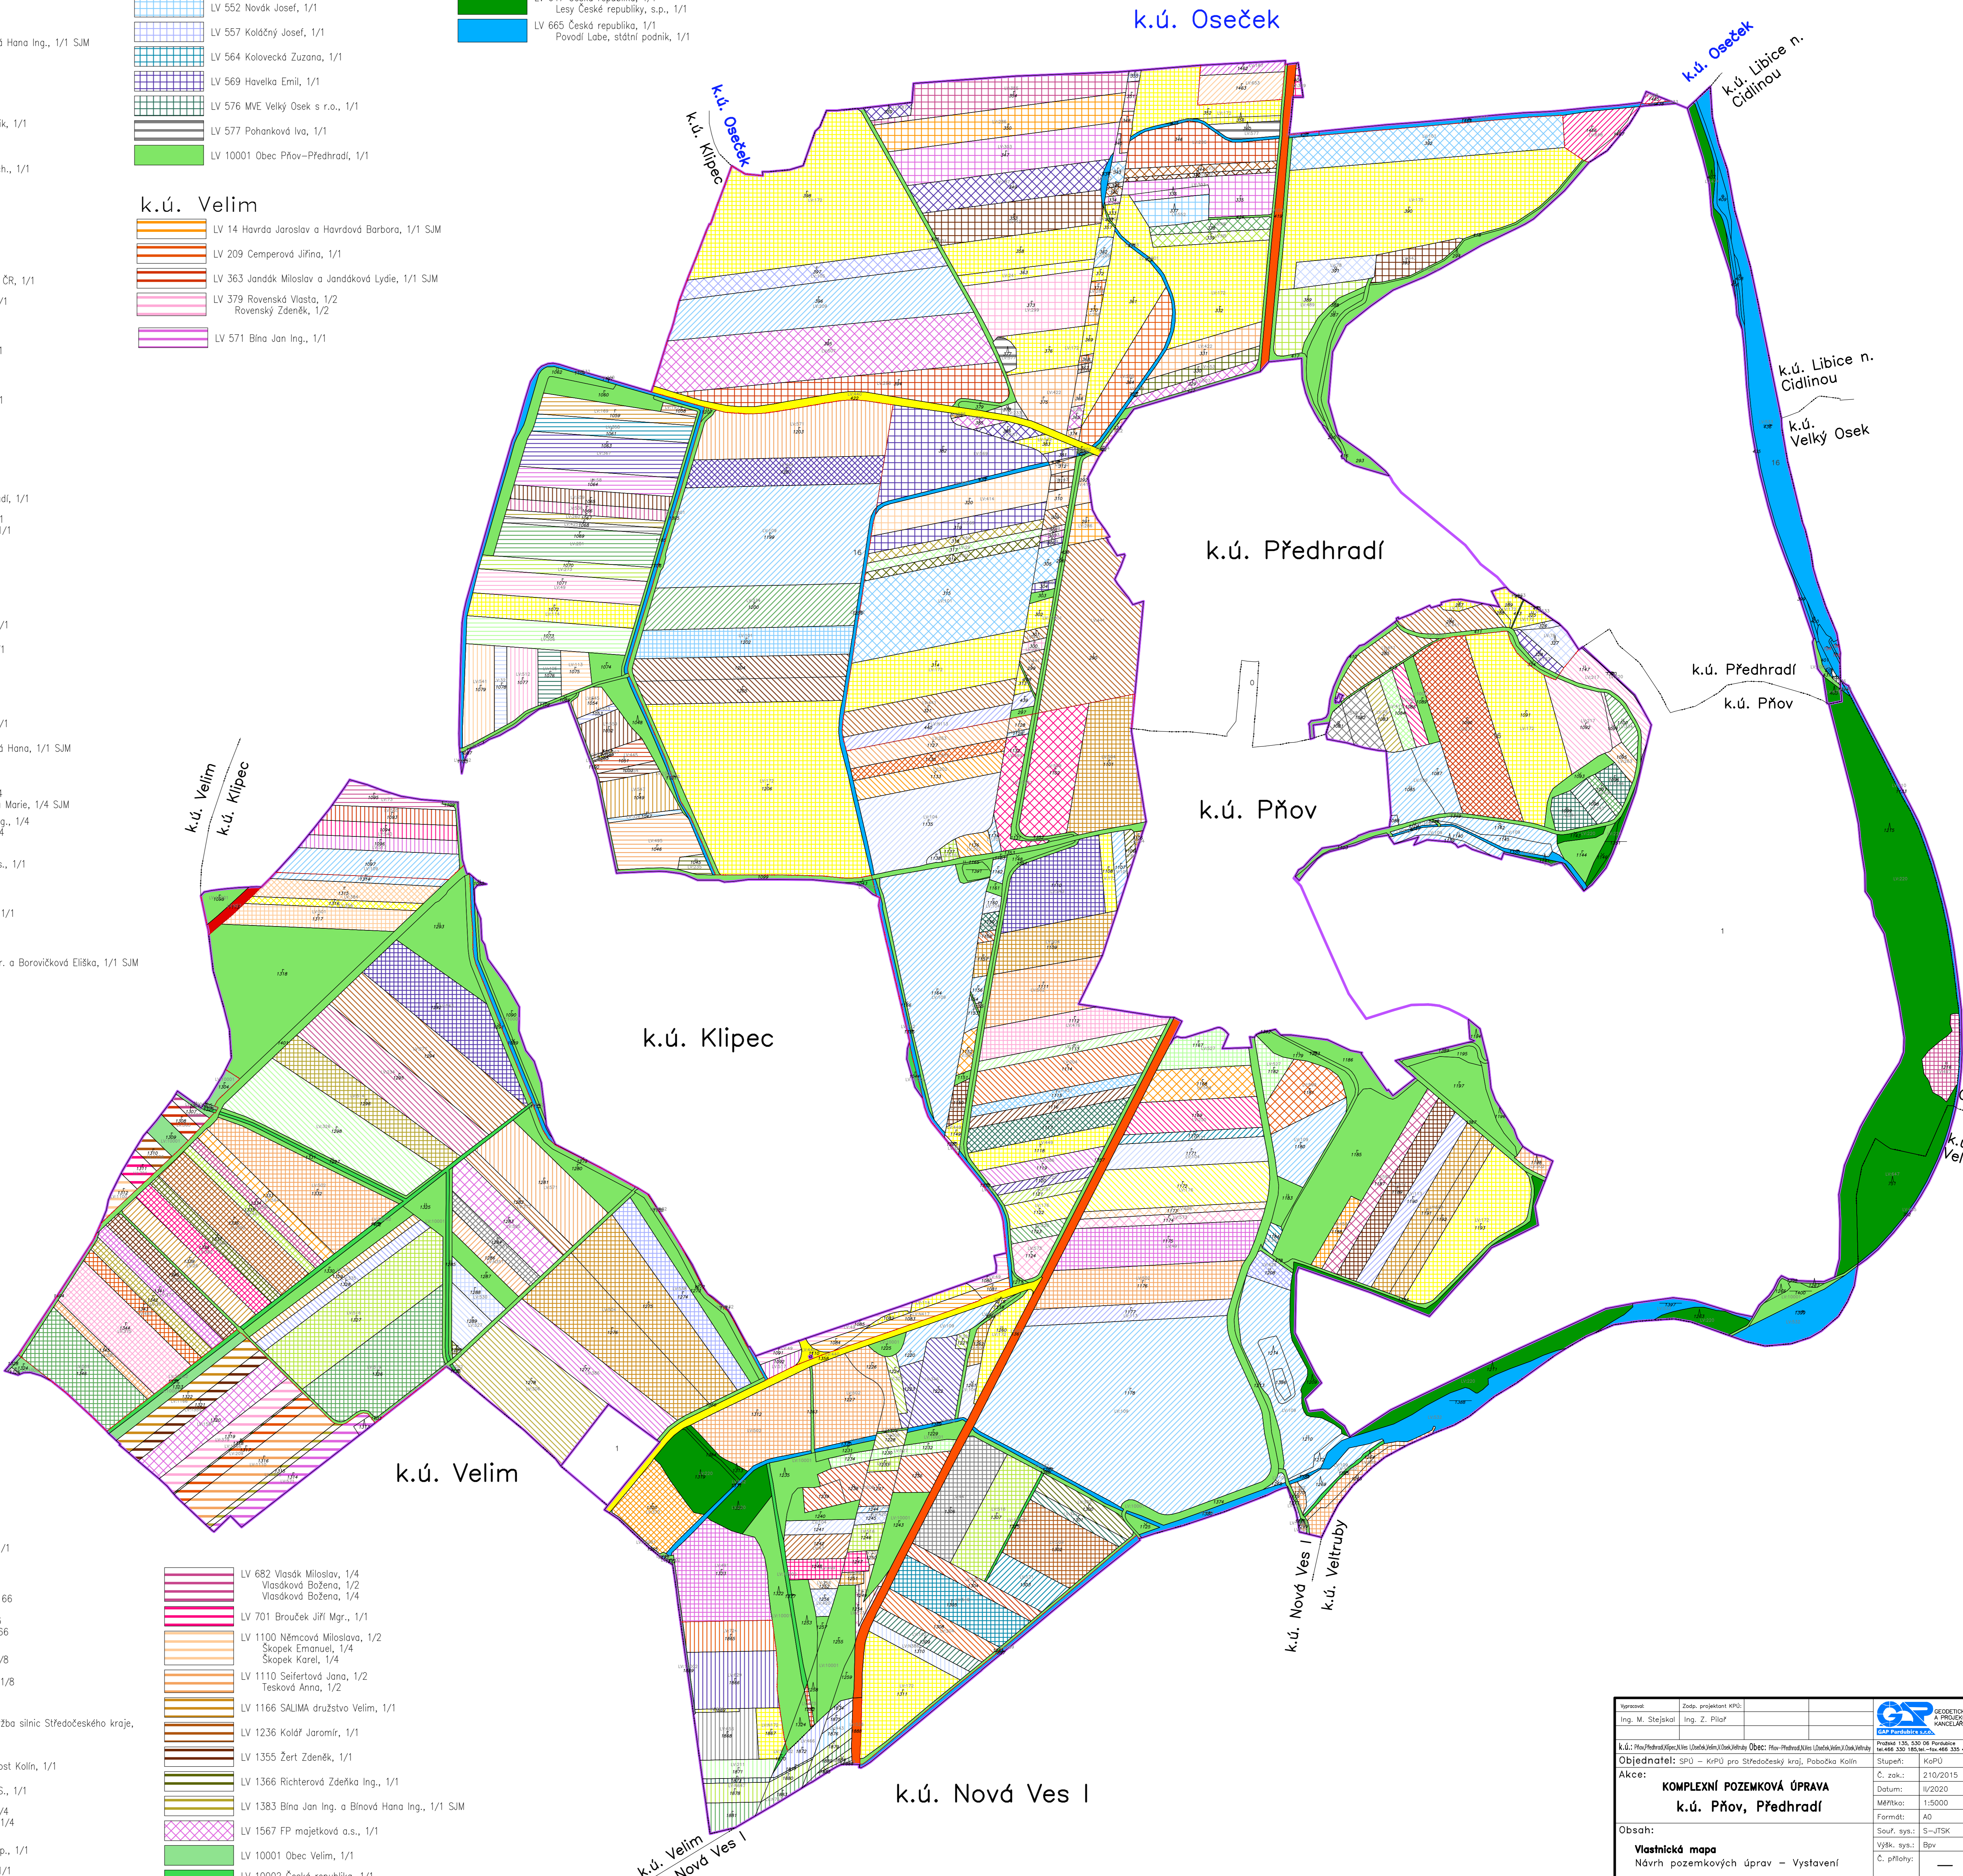

k.ú. Klicepec

Table listing land parcels in Klicepec with columns for parcel number, owner name, and share percentage.

k.ú. Nová Ves I

Table listing land parcels in Nová Ves I with columns for parcel number, owner name, and share percentage.

k.ú. Oseček

Table listing land parcels in Oseček with columns for parcel number, owner name, and share percentage.

k.ú. Pňov

Table listing land parcels in Pňov with columns for parcel number, owner name, and share percentage.

Large table listing land parcels in various municipalities including Klicepec, Nová Ves I, Oseček, and Pňov.

Large table listing land parcels in various municipalities including Velim, Předhradí, and others.

Large table listing land parcels in various municipalities including Velim, Předhradí, and others.

Large table listing land parcels in various municipalities including Velim, Předhradí, and others.

k.ú. Velký Osek

LV 810 Česká republika, 1/1
Povodí Labe, státní podnik, 1/1

k.ú. Veltruby

LV 647 Česká republika, 1/1
Lesy České republiky, s.p., 1/1
LV 665 Česká republika, 1/1
Povodí Labe, státní podnik, 1/1

k.ú. Oseček

Administrative information block containing project details, dates, and contact information for the planning office.